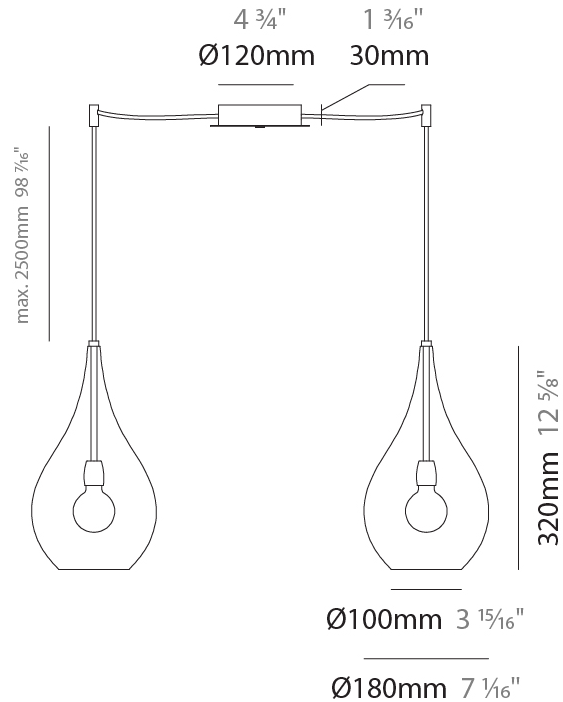

GENERAL

Series: Lacrima
 Subseries: Lacrima 2 Light Swag
 Brand: Cangini & Tucci
 Division: Design
 Mounting Type: Suspension
 Mounting Location: Ceiling

PHYSICAL

Shape: Abstract
 Diameter (mm): 180
 Diameter (in): 7 1/16
 Height (mm): 320
 Height (in): 12 5/8
 Max. Overall Height (mm): 1820
 Max. Overall Height (in): 71 5/8
 Light Distribution: Omnidirectional
 Weight (kg): 1.54
 Weight (lbs): 3.39
 Fixture Finish: AMB / GRN / PNK / RUB / SKB / SMK / TOB / TRA
 Holder Finish: CHR
 Fixture Material: Glass / Metal
 Cable Details: 1500mm Cable

ELECTRICAL

Number of Lamps: 2
 Lamp Type: LED Retrofit
 Bulb Included: Bulb Not Included
 Total Output Wattage (W): 8
 Max. Wattage Per Lamp (W): 4
 Lamp Base: E12
 Input Voltage (V): 120

LED

OPTICAL

RATINGS AND CERTIFICATIONS

Certified By: Certified for North American Standards
 IP rating: IP20

LACRIMA 2 LIGHT SWAG SUSPENSION

D141061-

PROJECT	_____
TYPE	_____
SPECIFIER	_____
QUANTITY	_____
DATE	_____

D

PROJECT	_____
TYPE	_____
SPECIFIER	_____
QUANTITY	_____
DATE	_____